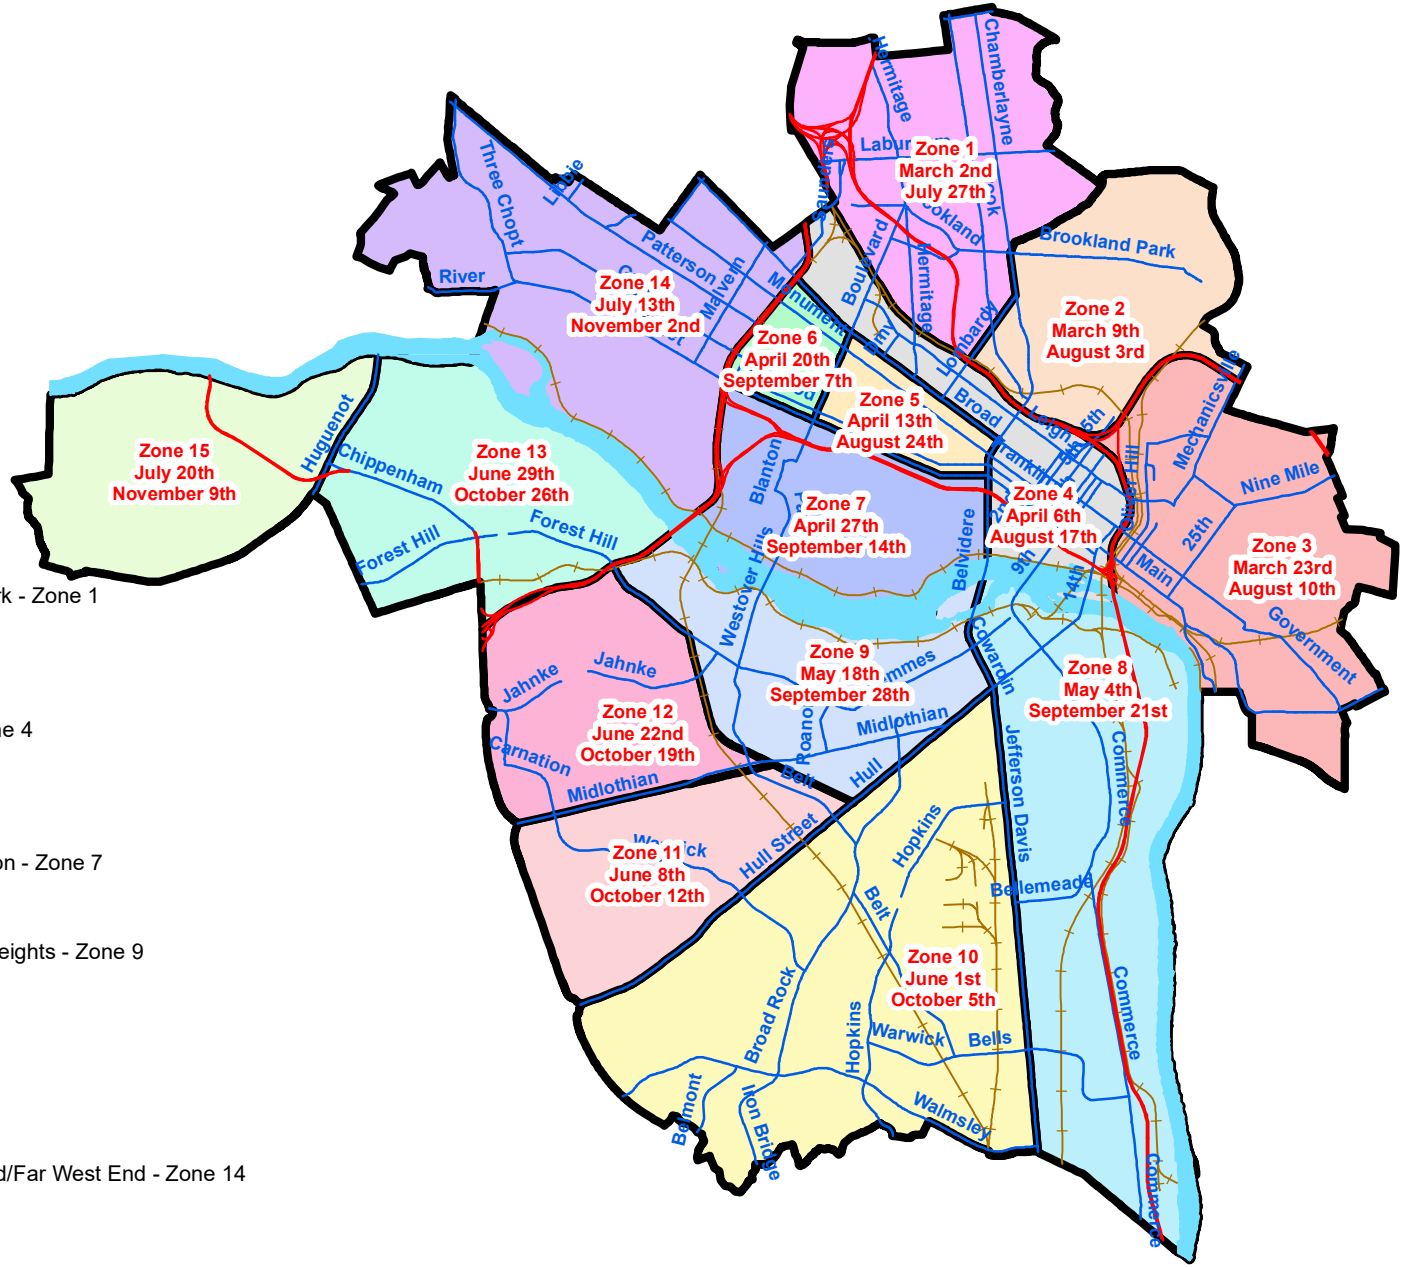

2019 Neighborhood Clean Up Schedule

City of Richmond, VA

Geographic Information Systems

Legend

- Major Highways
- Streets
- Railroads
- James River

Neighborhood Clean Up Areas

ZoneName

- Bellevue/ Ginter Park/ Washington Park - Zone 1
- Northside/Highland Park - Zone 2
- Church Hill/Fulton - Zone 3
- Newtowne/Carver/Jackson Ward - Zone 4
- The Fan/Shaffer - Zone 5
- Museum District - Zone 6
- Maymont/Byrd Park/Oregon Hill/Carillon - Zone 7
- Bellemeade - Zone 8
- Westover Hills/Forest Hill/Woodland Heights - Zone 9
- Broad Rock/Brookbury - Zone 10
- Worthington Farms - Zone 11
- Westover Gardens - Zone 12
- Stafford Hills/Willow Oaks - Zone 13
- Windsor Farms/University of Richmond/Far West End - Zone 14
- Stony Point - Zone 15

1 inch = 8,700 feet