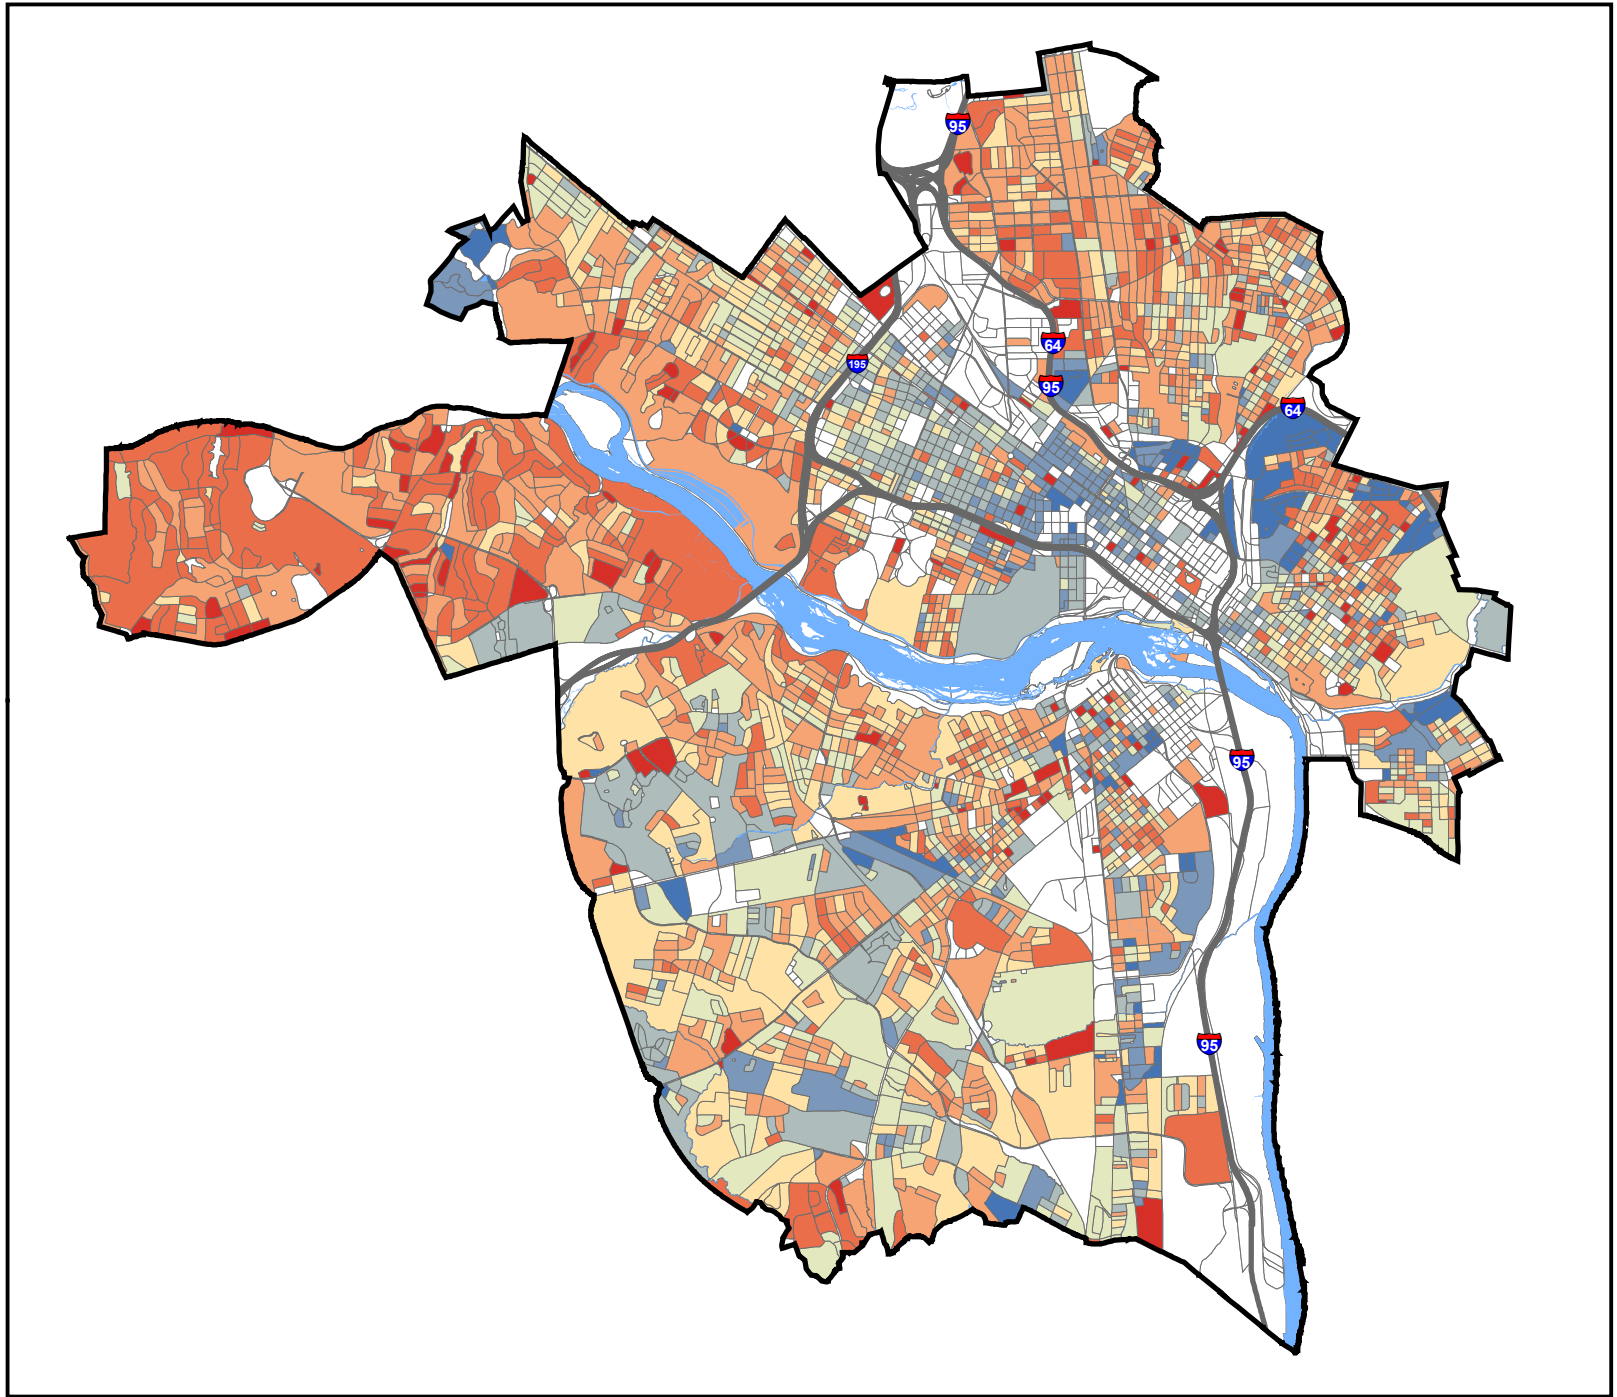

Population: Median Age - 2010 Census

City of Richmond, VA
Geographic Information Systems

Source:
U.S. Census Bureau, 2010 Census

Disclaimer:
The City of Richmond assumes no liability either for any errors, omissions, or inaccuracies in the information provided regardless of the cause of such or for any decision made, action taken, or action not taken by the user in reliance upon any maps or information provided herein.

1 inch = 2 miles
1:100,000